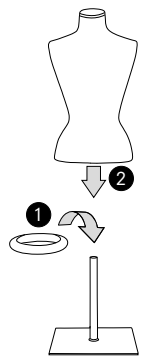

SCLW-02 / SALW-02
35 cm x 35 cm / 14" x 14"

100 cm
39.5"

SCLW-03 / SALW-03
35 cm x 35 cm / 14" x 14"

100 cm
39.5"

SAXW-01
40 cm x 40 cm / 15.5" x 15.5"

45-60 cm
17.5-23.5"

SCLH-01
35 cm x 35 cm / 14" x 14"

100 cm
39.5"

Black chrome
4137

133 cm-155 cm
52.5"-61"

STXW-01

119,5 cm
47"

STXW-02

122 cm
48"

STXW-03

All stands are equipped with a Security Stopper. The rubber ring prevents accidental slipping of the busts and at the same time provides the possibility to fix several busts at the same height.