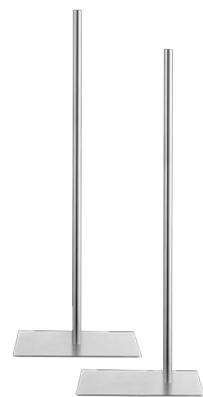

OTHER STORIES BUSTS

45 cm
17.5"

SCSW-01 / SASW-01
25 cm x 25 cm / 10" x 10"

60 cm
23.5"

SCMW-01 / SAMW-01
30 cm x 30 cm / 12" x 12"

45 cm
17.5"

SCLW-01 / SALW-01
35 cm x 35 cm / 14" x 14"

75 cm
29.5"

SCLW-02 / SALW-02
35 cm x 35 cm / 14" x 14"

100 cm
39.5"

SCLW-03 / SALW-03
35 cm x 35 cm / 14" x 14"

100 cm
39.5"

SAXW-01
40 cm x 40 cm / 15.5" x 15.5"

45-60 cm
17.5-23.5"

SCLH-01
35 cm x 35 cm / 14" x 14"

100 cm
39.5"

SRLW-01
Ø 35 cm / 14"

100 cm
39.5"

STLW-01

112 cm
44"

STLW-02

95 cm
37.5"

SQME-01

135 cm
53"

SQLE-01

Color options (MOQs apply)

Brushed stainless steel look
4101

Chrome
4102

Black powder coated
4104

White powder coated
4110

Rose gold chrome
4135

Light gold chrome
4136