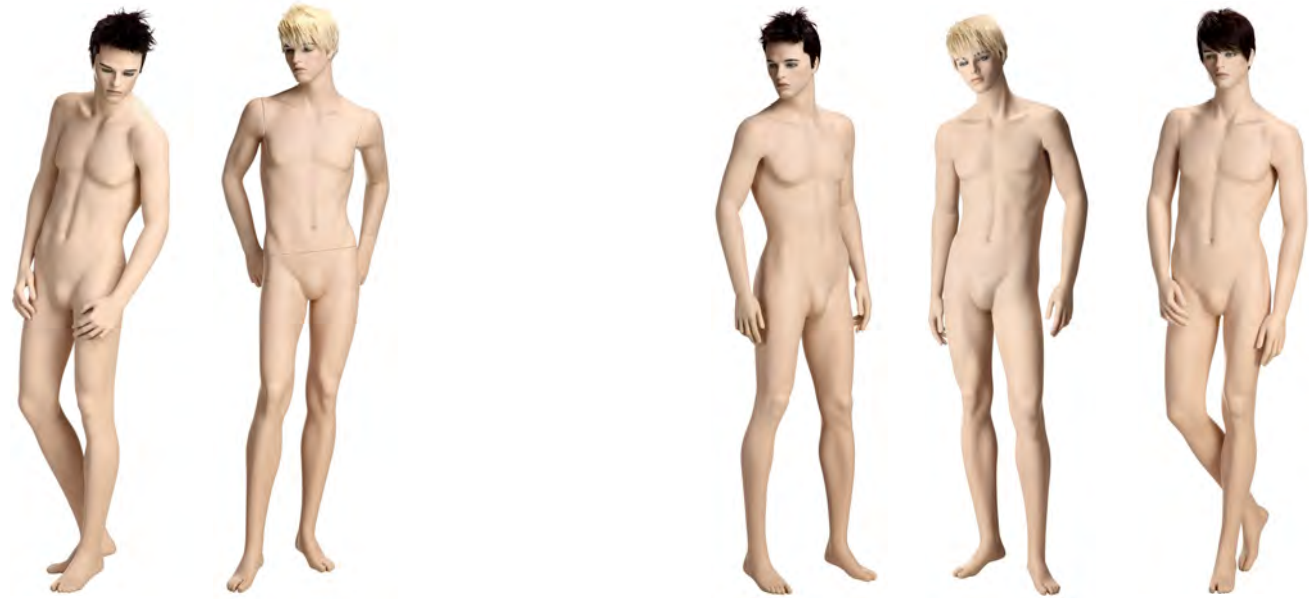

NEW GENERATION

NGM-07   NGM-06   NGM-03   NGM-02   NGM-09