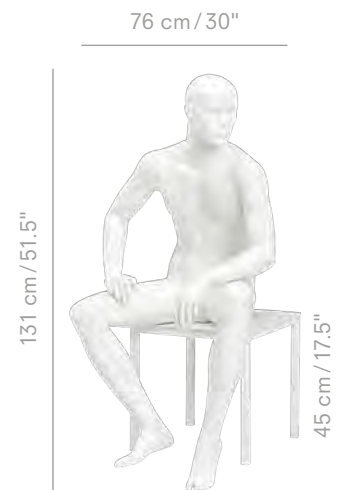

NEW GENERATION

NEW GENERATION features 12 female mannequins and 15 male mannequins in cool, relaxed poses. We designed these mannequins with today's young adults in mind. The NEW GENERATION poses reflect the casual yet stylish nature of trends in streetwear and denim. Choose from a realistic look with make-up and wigs or a semi-abstract design available in any color and finish you can think of. Our mix-n-match policy means that NEW GENERATION can be combined with any head we offer or even used without a head.

NGM-15

NGM-10

NGM-01

Measurements	EU	US
Height	188 cm	74"
Chest	96 cm	38"
Waist	79 cm	31"
Hip	95 cm	37.5"
Collar	37 cm	14.5"

NEW GENERATION

NGM-08
incl. intake for safety steel cord

NGM-12
incl. intake for safety steel cord

NGM-14
incl. intake for safety steel cord

NGM-13
incl. intake for safety steel cord

NGM-11

Measurements	EU	US
Chest	96 cm	38"
Waist	79 cm	31"
Hip	95 cm	37.5"
Collar	37 cm	14.5"

NEW GENERATION

NGM-07 NGM-06 NGM-03 NGM-02 NGM-09

NGM-05 NGM-04 NGM-15

NGM-10 NGM-01

Measurements	EU	US
Height	188 cm	74"
Chest	96 cm	38"
Waist	79 cm	31"
Hip	95 cm	37.5"
Collar	37 cm	14.5"

NEW GENERATION

NGM-08
incl. intake for safety steel cord

NGM-12
incl. intake for safety steel cord