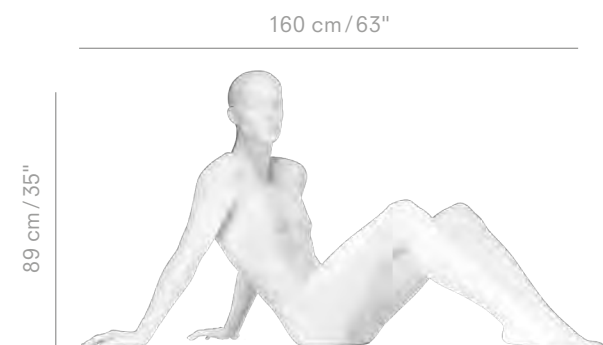

NEW GENERATION

NEW GENERATION features 12 female mannequins and 15 male mannequins in cool, relaxed poses. We designed these mannequins with today's young adults in mind. The NEW GENERATION poses reflect the casual yet stylish nature of trends in streetwear and denim. Choose from a realistic look with make-up and wigs or a semi-abstract design available in any color and finish you can think of. Our mix-n-match policy means that NEW GENERATION can be combined with any head we offer or even used without a head.

NGM-15

NGM-10

NGM-01

Measurements	EU	US
Height	188 cm	74"
Chest	96 cm	38"
Waist	79 cm	31"
Hip	95 cm	37.5"
Collar	37 cm	14.5"

NEW GENERATION

NGM-08
incl. intake for safety steel cord

NGM-12
incl. intake for safety steel cord

NGM-14
incl. intake for safety steel cord

NGM-13
incl. intake for safety steel cord

NGM-11

Measurements	EU	US
Chest	96 cm	38"
Waist	79 cm	31"
Hip	95 cm	37.5"
Collar	37 cm	14.5"

NEW GENERATION

NGM-07 NGM-06 NGM-03 NGM-02 NGM-09

NGM-05 NGM-04 NGM-15

NGM-10 NGM-01

Measurements	EU	US
Height	188 cm	74"
Chest	96 cm	38"
Waist	79 cm	31"
Hip	95 cm	37.5"
Collar	37 cm	14.5"

NEW GENERATION

NGM-08
incl. intake for safety steel cord

NGM-12
incl. intake for safety steel cord