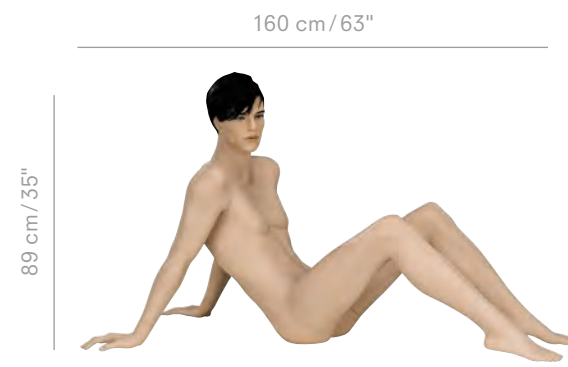

NEW GENERATION

NGM-11

Measurements	EU	US
Chest	96 cm	38"
Waist	79 cm	31"
Hip	95 cm	37.5"
Collar	37 cm	14.5"