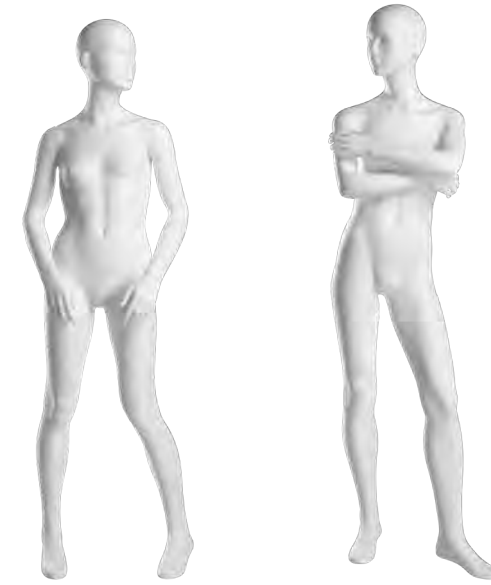

LITTLE FRIENDS

LITTLE FRIENDS are mannequins based on children ages two to twelve. Their playful poses and abstract design make these mannequins the perfect display for kids clothing. LITTLE FRIENDS have an interactive quality that will bring your story to life, especially when shown in groups.

LITTLE FRIENDS

LTFK-2Y-01 LTFK-2Y-02 LTFK-4Y-01 LTFK-4Y-02 LTFK-4Y-03

LTFK-6Y-01 LTFK-6Y-02

LTFK-8Y-03 LTFK-8Y-01 LTFK-8Y-02 LTFK-10Y-01 LTFK-10Y-02

LTFK-12YG-01 LTFK-12YB-01

Measurements	EU	US
Height 2Y	93 cm	36.5"
Height 4Y	110 cm	43.5"
Height 6Y	122 cm	48"
Height 8Y	132 cm	52"
Height 10Y	144 cm	56.5"
Height 12YG	153 cm	60"
Height 12YB	155 cm	61"

LITTLE FRIENDS HEADS

Dot-111001
4-12 years

Jin-111001
4-12 years

Pat-113001
8 years

Lou-111001
4-12 years

Jacy-111001
4-12 years