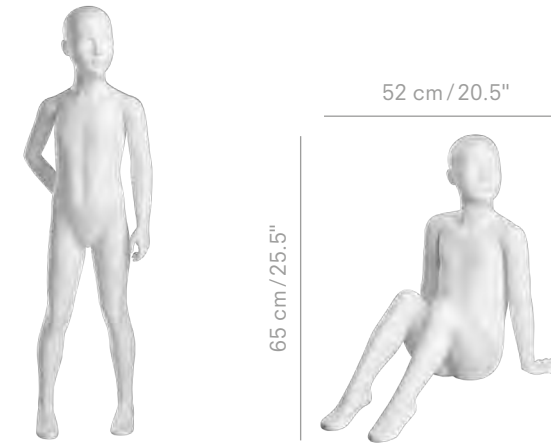

LITTLE FRIENDS

LITTLE FRIENDS are mannequins based on children ages two to twelve. Their playful poses and abstract design make these mannequins the perfect display for kids clothing. LITTLE FRIENDS have an interactive quality that will bring your story to life, especially when shown in groups.

LITTLE FRIENDS

LTFK-2Y-01 LTFK-2Y-02 LTFK-4Y-01 LTFK-4Y-02 LTFK-4Y-03

LTFK-6Y-01 LTFK-6Y-02

LTFK-8Y-03 LTFK-8Y-01 LTFK-8Y-02 LTFK-10Y-01 LTFK-10Y-02

LTFK-12YG-01 LTFK-12YB-01

Measurements	EU	US
Height 2Y	93 cm	36.5"
Height 4Y	110 cm	43.5"
Height 6Y	122 cm	48"
Height 8Y	132 cm	52"
Height 10Y	144 cm	56.5"
Height 12YG	153 cm	60"
Height 12YB	155 cm	61"