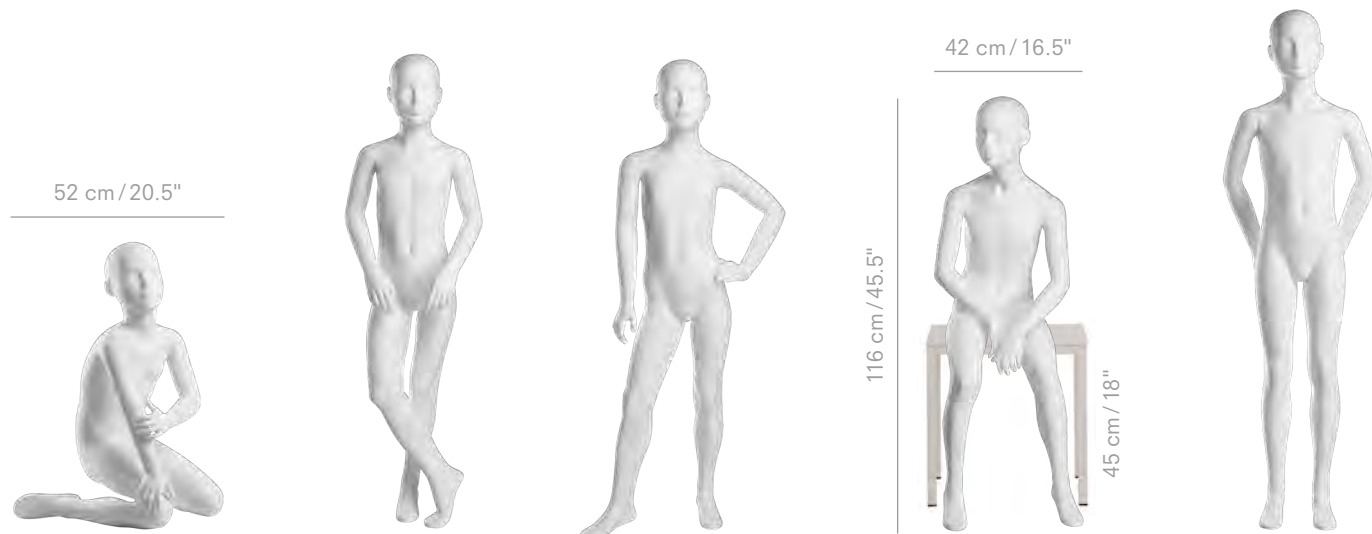

LITTLE FRIENDS

LITTLE FRIENDS are mannequins based on children ages two to twelve. Their playful poses and abstract design make these mannequins the perfect display for kids clothing. LITTLE FRIENDS have an interactive quality that will bring your story to life, especially when shown in groups.

LITTLE FRIENDS

LTFK-2Y-01 LTFK-2Y-02 LTFK-4Y-01 LTFK-4Y-02 LTFK-4Y-03

LTFK-6Y-01 LTFK-6Y-02

LTFK-8Y-03 LTFK-8Y-01 LTFK-8Y-02 LTFK-10Y-01 LTFK-10Y-02

LTFK-12YG-01 LTFK-12YB-01

Measurements	EU	US
Height 2Y	93 cm	36.5"
Height 4Y	110 cm	43.5"
Height 6Y	122 cm	48"
Height 8Y	132 cm	52"
Height 10Y	144 cm	56.5"
Height 12YG	153 cm	60"
Height 12YB	155 cm	61"