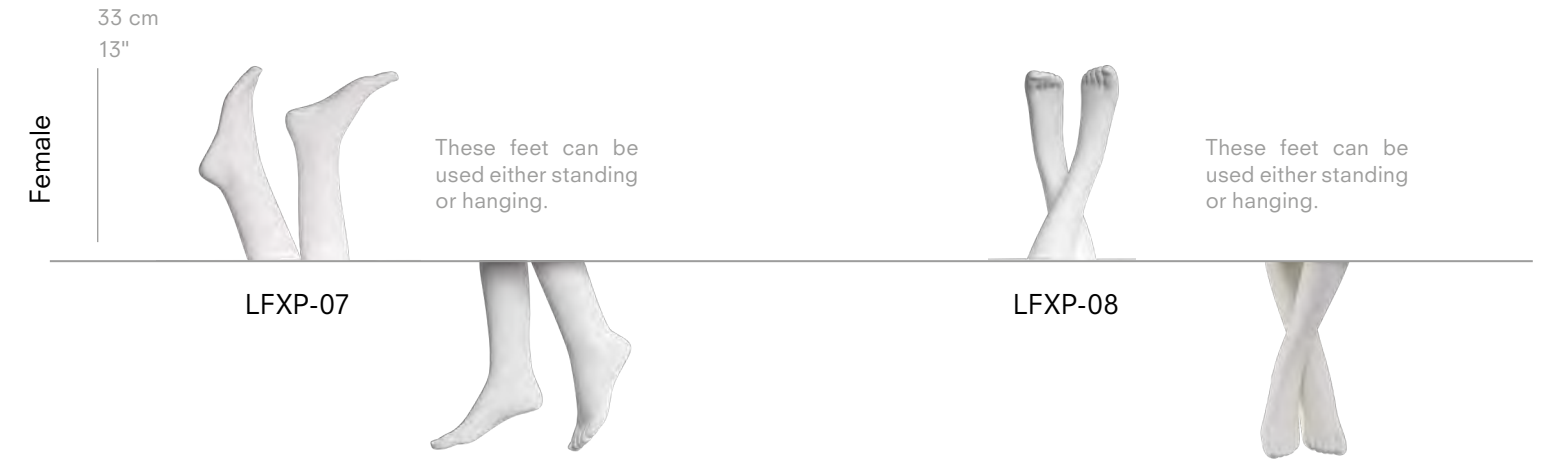

LFXP-07

LFXP-08