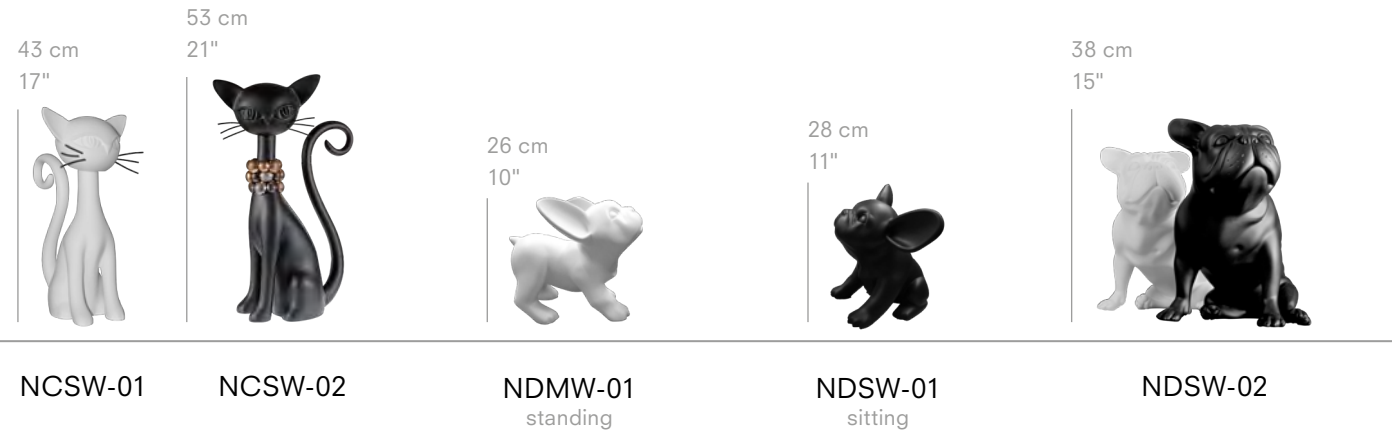

OTHER STORIES DISPLAYS

KFYD-07
female arms,
metal base 26 x 15 cm

KFSD-07
female arm,
metal base 15 x 15 cm

KFYW-08
female; also available as male pair of hands

KFYD-09
female pair of wooden arms

All wooden arms are processed by hand which can cause deviation in surface or color. MOQs apply.

LFLA-04
female

LFLA-05
female

LFLA-06
female

LMLA-01
male

LMLA-02
male

LMLA-03
male

OTHER STORIES DISPLAYS

OTHER STORIES DISPLAYS