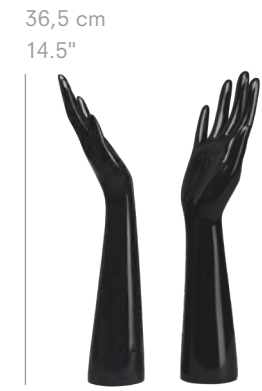

OTHER STORIES DISPLAYS

OTHER STORIES DISPLAYS

KFLW-02 & KFRW-02
female

KFLW-01 & KFRW-01
female

KFLW-03 & KFLW-04
female

KMXM-01
male | depth 38 cm / 15"

KMXM-02
male | depth 25 cm / 10"

KMRM-03
male | depth 38 cm / 15"

OTHER STORIES DISPLAYS

KFYD-07
female arms,
metal base 26 x 15 cm

KFSD-07
female arm,
metal base 15 x 15 cm

KFYW-08
female; also available as male pair of hands

KFYD-09
female pair of wooden arms

All wooden arms are processed by hand which can cause deviation in surface or color. MOQs apply.