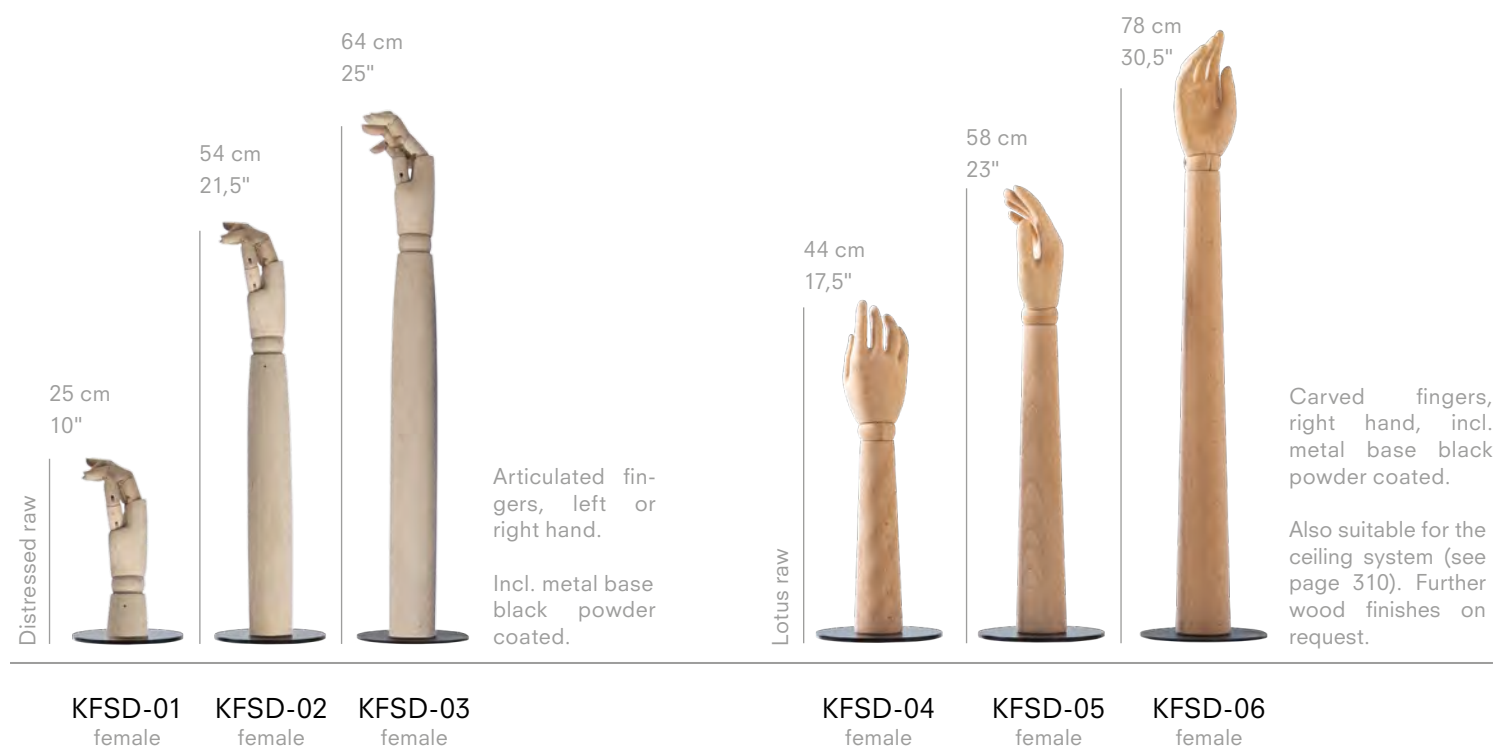

OTHER STORIES DISPLAYS

OTHER STORIES DISPLAYS

KFLW-02 & KFRW-02
female

KFLW-01 & KFRW-01
female

KFLW-03 & KFLW-04
female

KMXM-01
male | depth 38 cm / 15"

KMXM-02
male | depth 25 cm / 10"

KMRM-03
male | depth 38 cm / 15"

OTHER STORIES DISPLAYS

KFYD-07
female arms,
metal base 26 x 15 cm

KFSD-07
female arm,
metal base 15 x 15 cm

KFYW-08
female; also available as male pair of hands

KFYD-09
female pair of wooden arms

All wooden arms are processed by hand which can cause deviation in surface or color. MOQs apply.