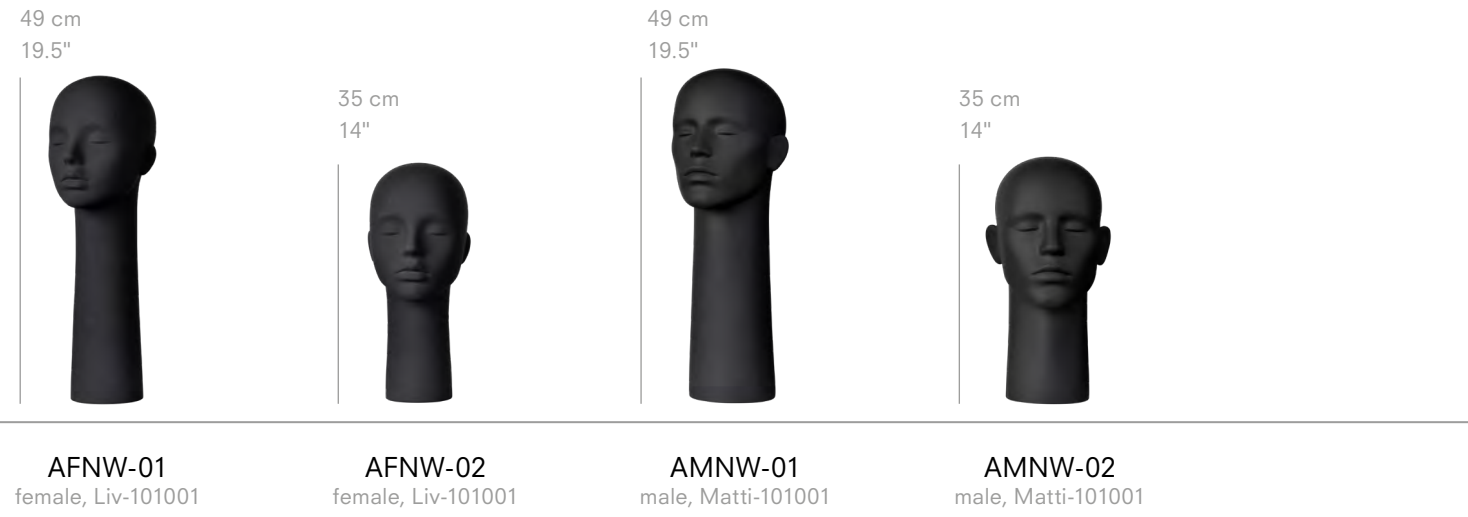

OTHER STORIES DISPLAYS

OTHER STORIES DISPLAYS

KFLW-02 & KFRW-02
female

KFLW-01 & KFRW-01
female

KFLW-03 & KFLW-04
female

KMXM-01
male | depth 38 cm / 15"

KMXM-02
male | depth 25 cm / 10"

KMRM-03
male | depth 38 cm / 15"

OTHER STORIES DISPLAYS

KFYD-07
female arms,
metal base 26 x 15 cm

KFSD-07
female arm,
metal base 15 x 15 cm

KFYW-08
female; also available as male pair of hands

KFYD-09
female pair of wooden arms

All wooden arms are processed by hand which can cause deviation in surface or color. MOQs apply.