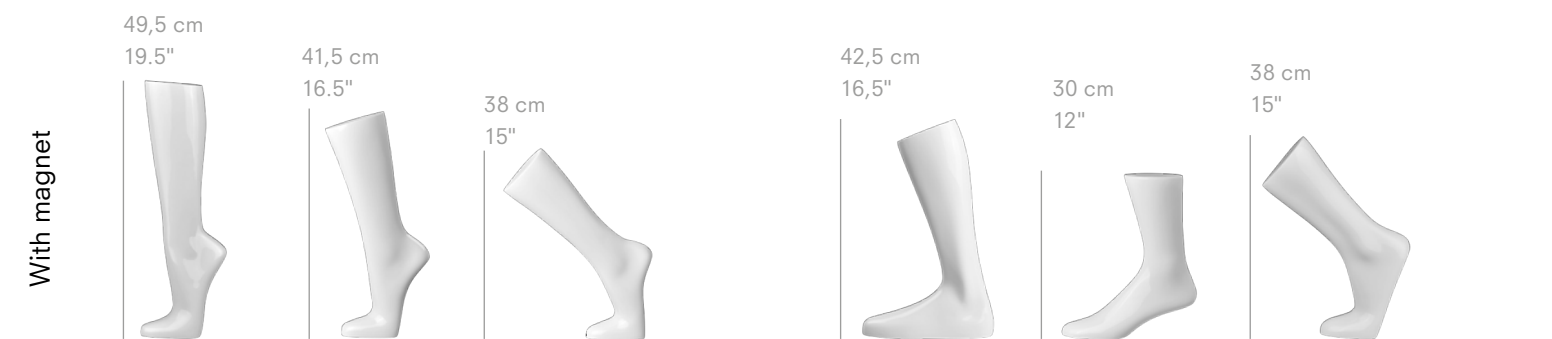

OTHER STORIES DISPLAYS

OTHER STORIES DISPLAYS

KFLW-02 & KFRW-02
female

KFLW-01 & KFRW-01
female

KFLW-03 & KFLW-04
female

KMXM-01
male | depth 38 cm / 15"

KMXM-02
male | depth 25 cm / 10"

KMRM-03
male | depth 38 cm / 15"

OTHER STORIES DISPLAYS

KFYD-07
female arms,
metal base 26 x 15 cm

KFSD-07
female arm,
metal base 15 x 15 cm

KFYW-08
female; also available as male pair of hands

KFYD-09
female pair of wooden arms

All wooden arms are processed by hand which can cause deviation in surface or color. MOQs apply.

OTHER STORIES DISPLAYS

LFLA-01
female, with magnet

LFLP-02
female
incl. button fitting for wall attachment

LFXP-03
female
incl. button fitting for wall attachment

LFXP-07

LFXP-08

LMXP-04

LMXP-05