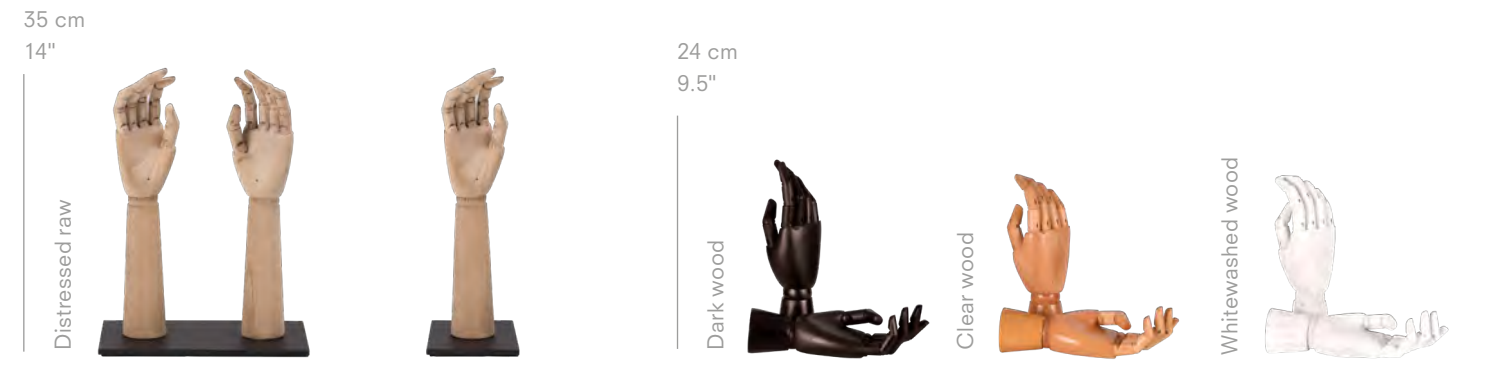

OTHER STORIES DISPLAYS

OTHER STORIES DISPLAYS

KFLW-02 & KFRW-02
female

KFLW-01 & KFRW-01
female

KFLW-03 & KFLW-04
female

KMXM-01
male | depth 38 cm / 15"

KMXM-02
male | depth 25 cm / 10"

KMRM-03
male | depth 38 cm / 15"

OTHER STORIES DISPLAYS

KFYD-07
female arms,
metal base 26 x 15 cm

KFSD-07
female arm,
metal base 15 x 15 cm

KFYW-08
female; also available as male pair of hands

KFYD-09
female pair of wooden arms

All wooden arms are processed by hand which can cause deviation in surface or color. MOQs apply.