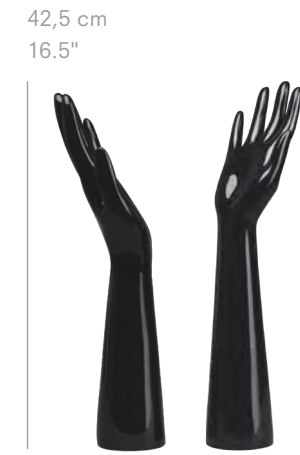

OTHER STORIES DISPLAYS

OTHER STORIES DISPLAYS

KFLW-02 & KFRW-02
female

KFLW-01 & KFRW-01
female

KFLW-03 & KFLW-04
female

KMXM-01
male | depth 38 cm / 15"

KMXM-02
male | depth 25 cm / 10"

KMRM-03
male | depth 38 cm / 15"

OTHER STORIES DISPLAYS

KFYD-07
female arms,
metal base 26 x 15 cm

KFSD-07
female arm,
metal base 15 x 15 cm

KFYW-08
female; also available as male pair of hands

KFYD-09
female pair of wooden arms

All wooden arms are processed by hand which can cause deviation in surface or color. MOQs apply.