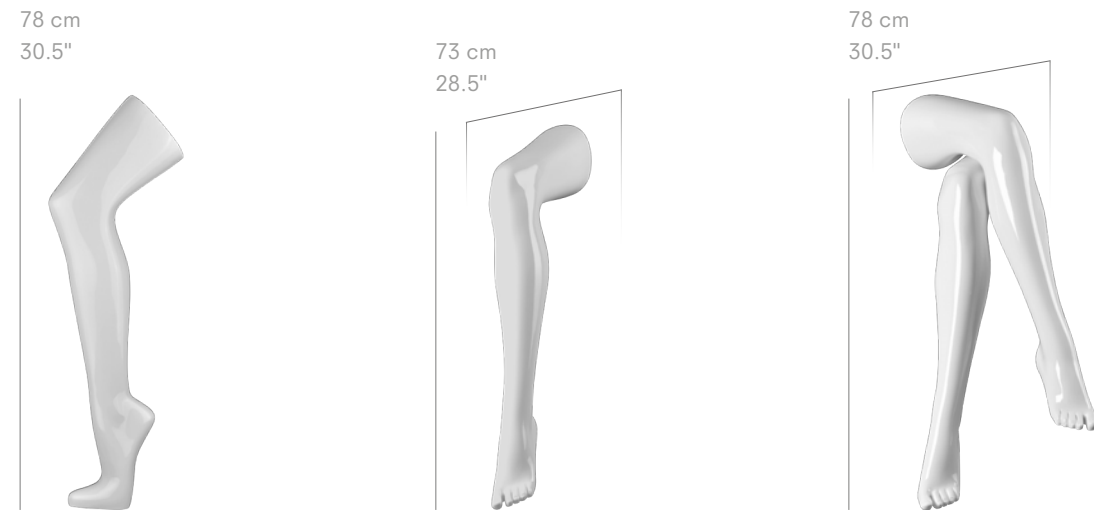

OTHER STORIES DISPLAYS

LFLA-01
female, with magnet

LFLP-02
female
incl. button fitting for wall attachment

LFXP-03
female
incl. button fitting for wall attachment