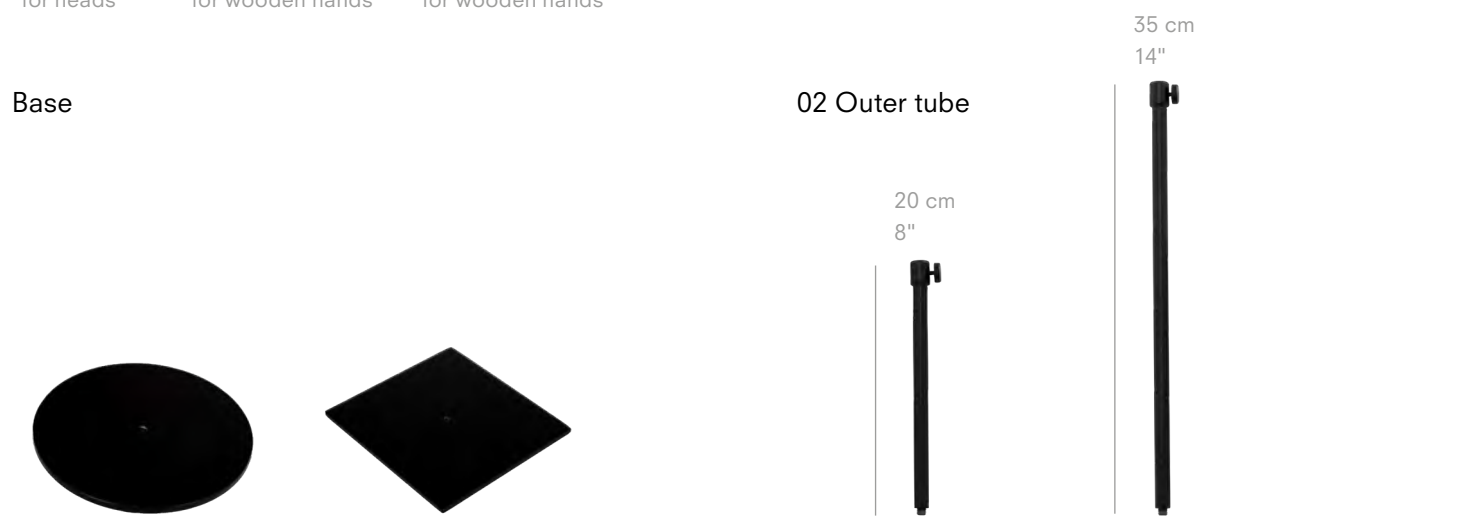

01 Base

RMB16
Ø 16 cm / 6"

SMB15
15 x 15 cm / 6 x 6"

OUT-200

OUT-350