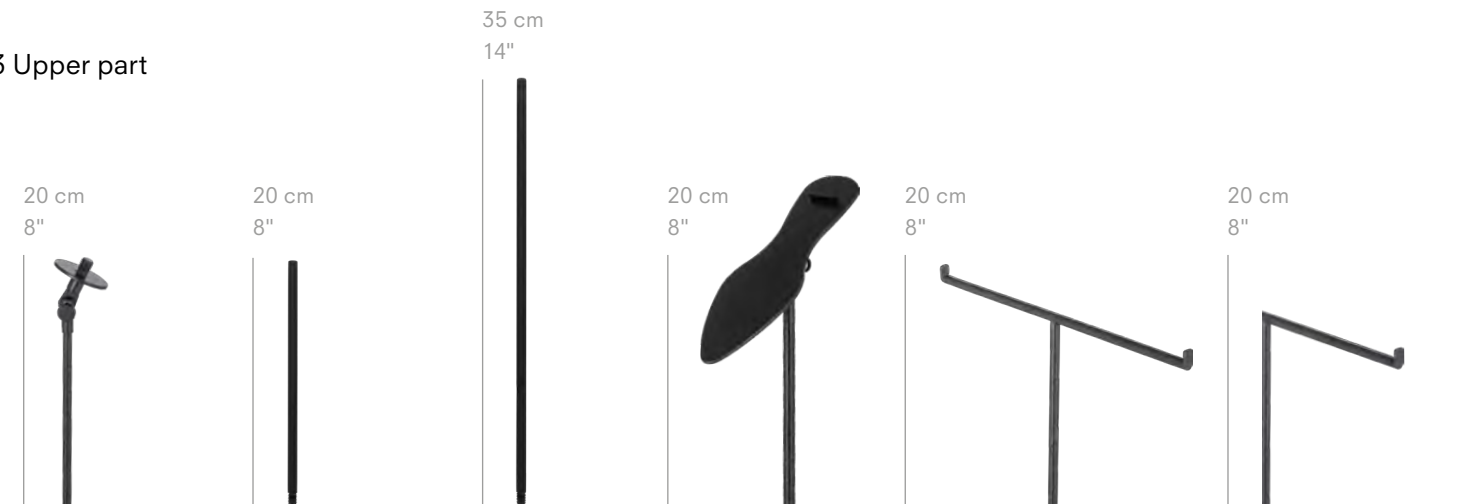

BFAH-01
female, Cotton white 4777

BMAH-01
male, Cotton white 4777

03 Upper part

M12-200
adjustable tube
for heads

INN-200
inner tube
for wooden hands

INN-350
inner tube
for wooden hands

SH17-200
shoe stand

T-200
handbag T-stand