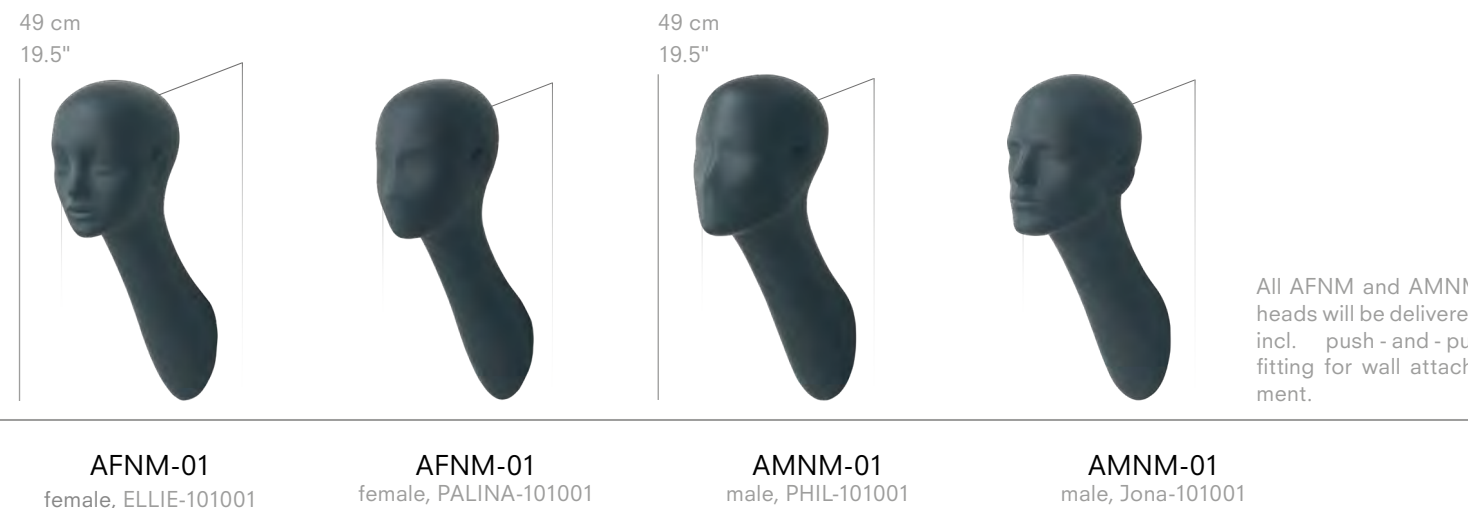

OTHER STORIES DISPLAYS

OTHER STORIES DISPLAYS

KFLW-02 & KFRW-02
female

KFLW-01 & KFRW-01
female

KFLW-03 & KFLW-04
female

KMXM-01
male | depth 38 cm / 15"

KMXM-02
male | depth 25 cm / 10"

KMRM-03
male | depth 38 cm / 15"

OTHER STORIES DISPLAYS

KFYD-07
female arms,
metal base 26 x 15 cm

KFSD-07
female arm,
metal base 15 x 15 cm

KFYW-08
female; also available as male pair of hands

KFYD-09
female pair of wooden arms

All wooden arms are processed by hand which can cause deviation in surface or color. MOQs apply.