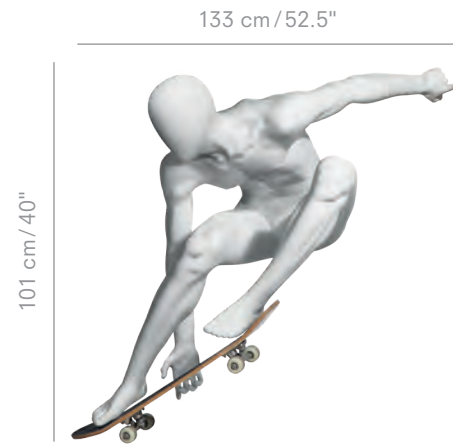

ATHLETES

ATHLETES is a mannequin range designed specifically to showcase activewear and bring the gym, field, or boxing ring right into your store. Both male and female ATHLETES have ultra-defined muscles that are further accentuated by their active poses. Every exciting pose is like a snapshot of a sport, be it a sprinter, a skater, a golfer, or a tennis player. Our ATHLETES are the best way to present sportswear, especially in a dark finish to highlight their muscular figures.

ATHLETES

ATHM-04
incl. AM-01

ATHM-13
incl. AM-01

ATHM-37
incl. AM-02, incl. intake
for safety steel cord

ATHM-09
incl. AM-02, suspension rings, wire
rope and AH-rocks (2 x S, 2 x L)

ATHM-12
incl. AM-01

AM-01
400 x 400 mm
15.5 x 15.5"

AM-02
600 x 400 mm
23.5 x 15.5"

Measurements	EU	US
Height	188 cm	74"
Clothes size	M	M

ATHLETES

ATHM-10
incl. suspension rings,
wire ropes and bar

ATHM-11
incl. suspension rings
and wire ropes

ATHM-30
incl. AM-02

ATHM-02
incl. AM-02

ATHM-33
incl. AM-02

AM-01
400 x 400 mm
15.5 x 15.5"

AM-02
600 x 400 mm
23.5 x 15.5"

Measurements	EU	US
Height	188 cm	74"
Clothes size	M	M

ATHLETES

ATHM-06
incl. AM-02

DE-ATHM-15*
incl. AM-01