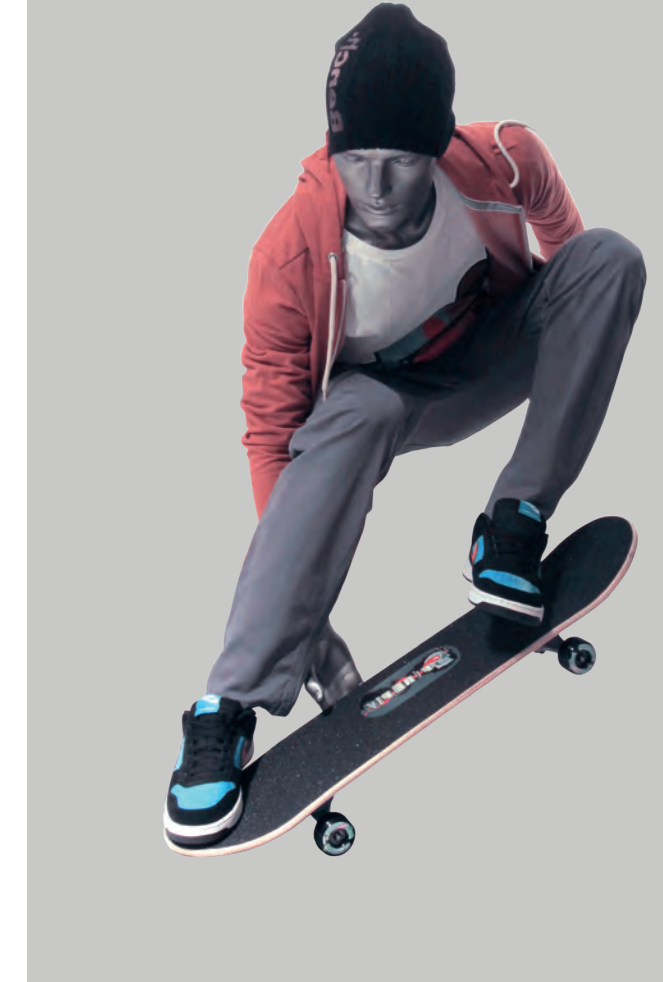

ATHLETES

ATHLETES is a mannequin range designed specifically to showcase activewear and bring the gym, field, or boxing ring right into your store. Both male and female ATHLETES have ultra-defined muscles that are further accentuated by their active poses. Every exciting pose is like a snapshot of a sport, be it a sprinter, a skater, a golfer, or a tennis player. Our ATHLETES are the best way to present sportswear, especially in a dark finish to highlight their muscular figures.

ATHLETES

ATHM-04
incl. AM-01

ATHM-13
incl. AM-01

ATHM-37
incl. AM-02, incl. intake
for safety steel cord

ATHM-09
incl. AM-02, suspension rings, wire
rope and AH-rocks (2 x S, 2 x L)

ATHM-12
incl. AM-01

AM-01
400 x 400 mm
15.5 x 15.5"