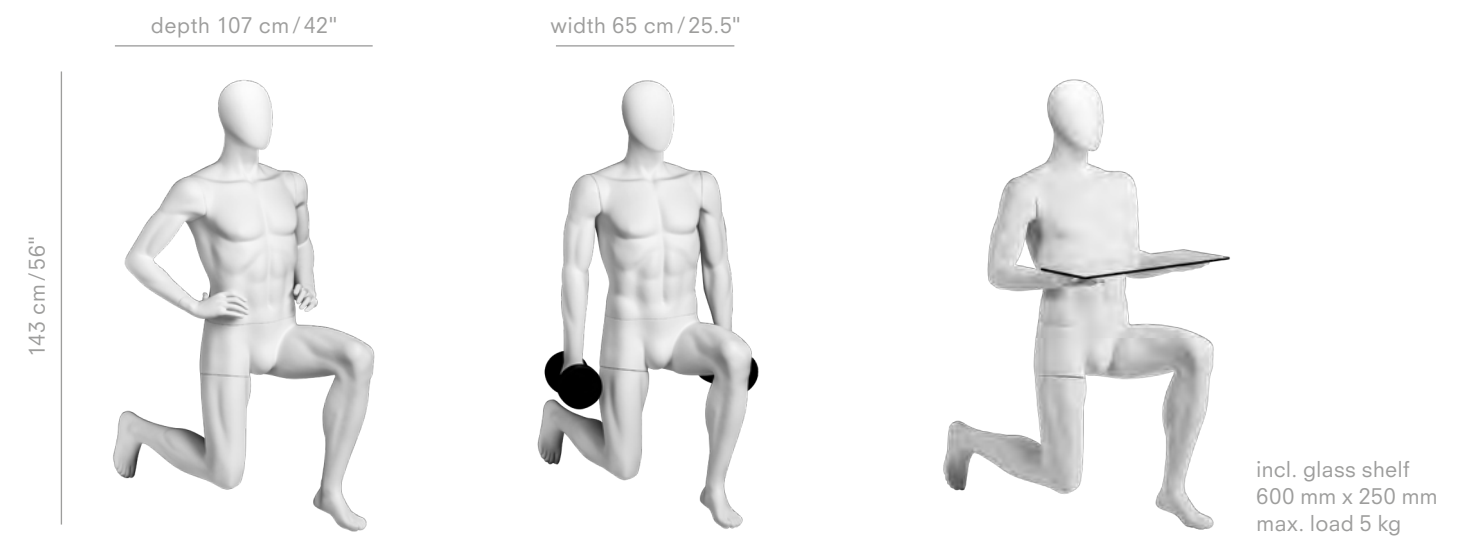

AM-02
600 x 400 mm
23.5 x 15.5"

Measurements	EU	US
Height	188 cm	74"
Clothes size	M	M

ATHLETES

ATHM-10
incl. suspension rings,
wire ropes and bar

ATHM-11
incl. suspension rings
and wire ropes

ATHM-30
incl. AM-02

Measurements	EU	US
Height	188 cm	74"
Clothes size	M	
Clothes size DE-AHM-15	M-L	

Stands for torsos need to be ordered separately.

ATHLETES

ATHM-28
incl. AM-01

ATHM-20
incl. AM-01
only with head Bob-103001

ATHM-15*
incl. AM-01

incl. glass shelf
600 mm x 250 mm
max. load 5 kg

ATHM-27B
incl. AM-01

ATHM-27
incl. AM-01
and dumbbells

ATHM-27D
incl. AM-01

Bob-103001
only for ATHM-20

* There is only a limited selection of heads available for pose ATHM-15 - see head overview „COMFORT MALE HEADS“.

AM-01
400 x 400 mm
15.5 x 15.5"

AM-02
600 x 400 mm
23.5 x 15.5"

Measurements	EU	US
Height	189 cm	74.5"
Clothes size	M	M
Clothes Size AHM-20	XXL	XXL