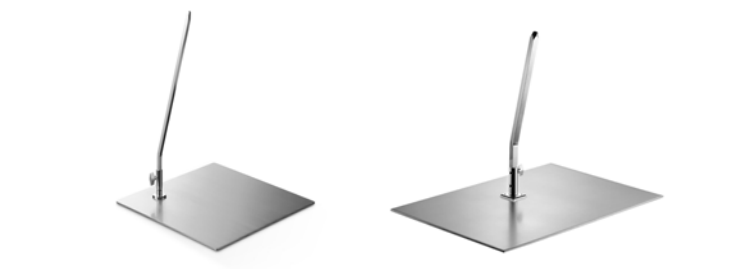

ATHM-15*
incl. AM-01

incl. glass shelf
600 mm x 250 mm
max. load 5 kg

ATHM-27B
incl. AM-01

ATHM-27
incl. AM-01
and dumbbells

ATHM-27D
incl. AM-01

Bob-103001
only for ATHM-20

* There is only a limited selection of heads available for pose ATHM-15 - see head overview „COMFORT MALE HEADS“.

AM-01
400 x 400 mm
15.5 x 15.5"

AM-02
600 x 400 mm
23.5 x 15.5"

Measurements	EU	US
Height	189 cm	74.5"
Clothes size	M	M
Clothes Size AHM-20	XXL	XXL