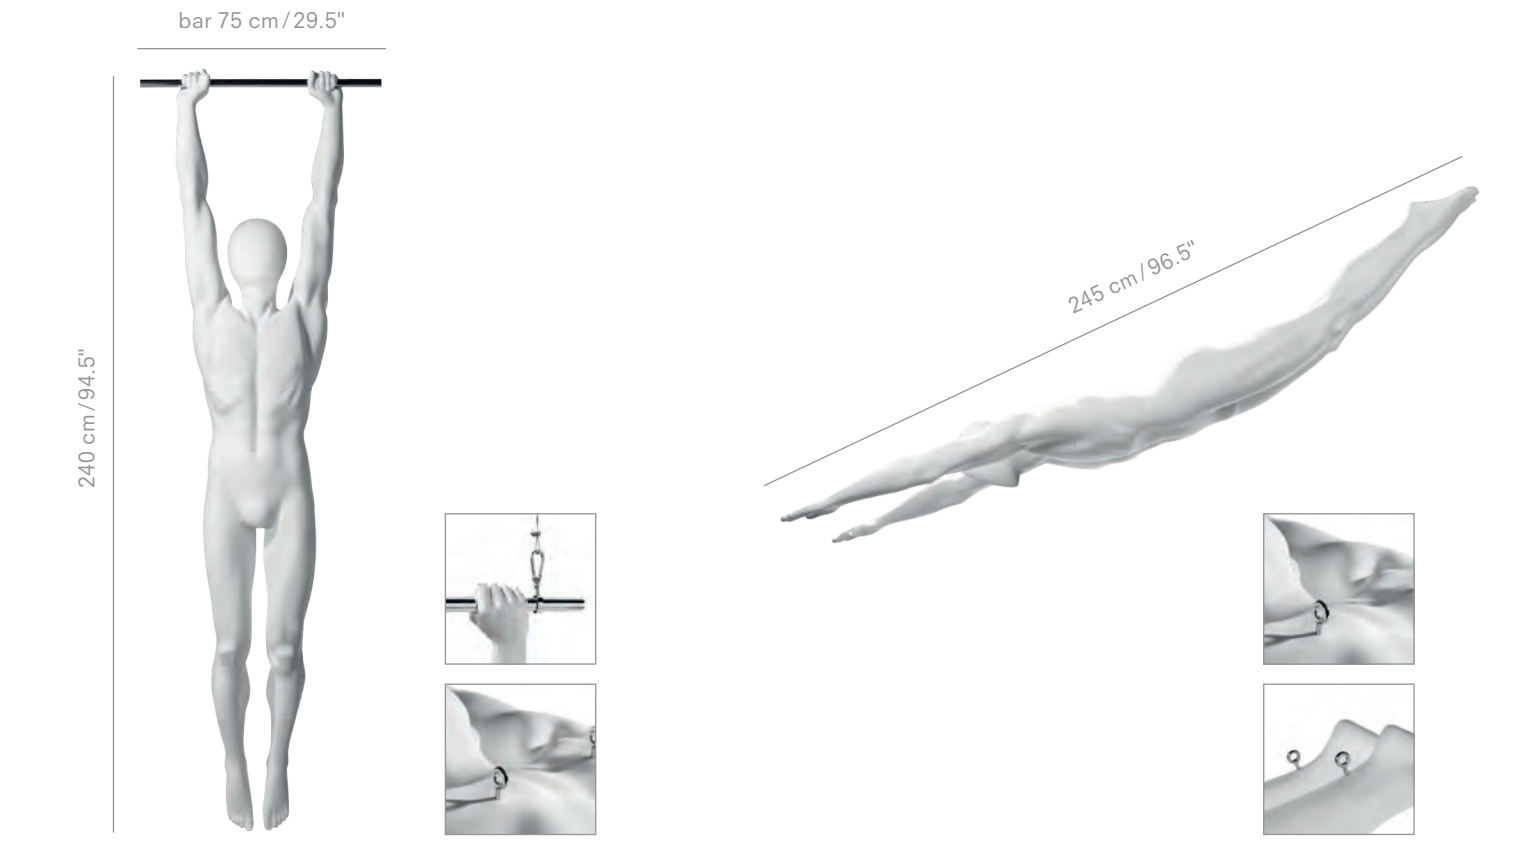

ATHLETES

ATHM-04
incl. AM-01

ATHM-13
incl. AM-01

ATHM-37
incl. AM-02, incl. intake
for safety steel cord

ATHM-09
incl. AM-02, suspension rings, wire
rope and AH-rocks (2 x S, 2 x L)

ATHM-12
incl. AM-01

AM-01
400 x 400 mm
15.5 x 15.5"

AM-02
600 x 400 mm
23.5 x 15.5"

Measurements	EU	US
Height	188 cm	74"
Clothes size	M	M

ATHLETES

ATHM-10
incl. suspension rings,
wire ropes and bar

ATHM-11
incl. suspension rings
and wire ropes

ATHM-30
incl. AM-02

ATHM-02
incl. AM-02

ATHM-33
incl. AM-02

AM-01
400 x 400 mm
15.5 x 15.5"

AM-02
600 x 400 mm
23.5 x 15.5"

Measurements	EU	US
Height	188 cm	74"
Clothes size	M	M

ATHLETES

ATHM-06
incl. AM-02

DE-ATHM-15*
incl. AM-01

AM-01
400 x 400 mm
15.5 x 15.5"

AM-02
600 x 400 mm
23.5 x 15.5"

Measurements	EU	US
Height	189 cm	74.5"
Clothes size	M	M
Clothes Size AHM-20	XXL	XXL