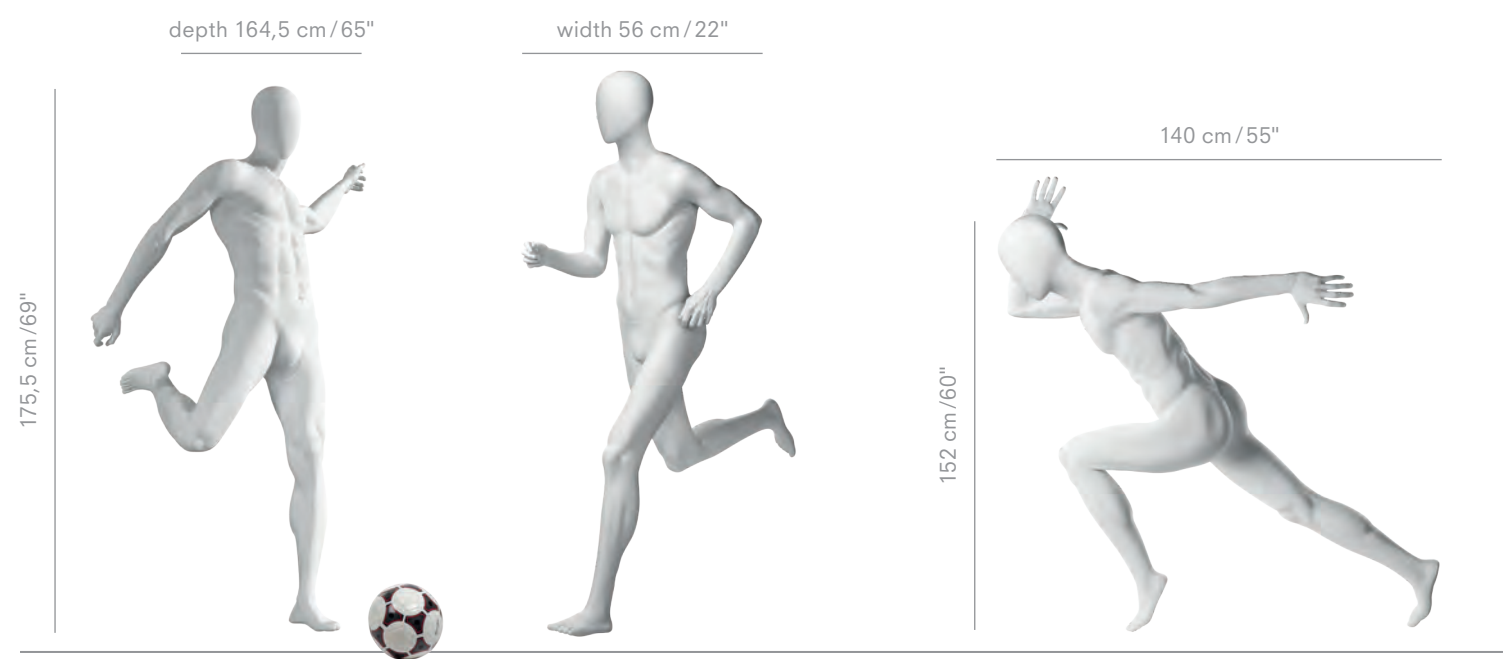

AM-02
600 x 400 mm
23.5 x 15.5"

Measurements	EU	US
Height	188 cm	74"
Clothes size	M	M

ATHLETES

ATHM-10
incl. suspension rings,
wire ropes and bar

ATHM-11
incl. suspension rings
and wire ropes

ATHM-30
incl. AM-02

ATHM-02
incl. AM-02

ATHM-33
incl. AM-02

AM-01
400 x 400 mm
15.5 x 15.5"

AM-02
600 x 400 mm
23.5 x 15.5"

Measurements	EU	US
Height	188 cm	74"
Clothes size	M	M

ATHLETES

ATHM-06
incl. AM-02

DE-ATHM-15*
incl. AM-01

Measurements	EU	US
Height	188 cm	74"
Clothes size	M	
Clothes size DE-AHM-15	M-L	

Stands for torsos need to be ordered separately.

ATHLETES

ATHM-28
incl. AM-01

ATHM-20
incl. AM-01
only with head Bob-103001

AM-01
400 x 400 mm
15.5 x 15.5"

AM-02
600 x 400 mm
23.5 x 15.5"

Measurements	EU	US
Height	189 cm	74.5"
Clothes size	M	M
Clothes Size AHM-20	XXL	XXL