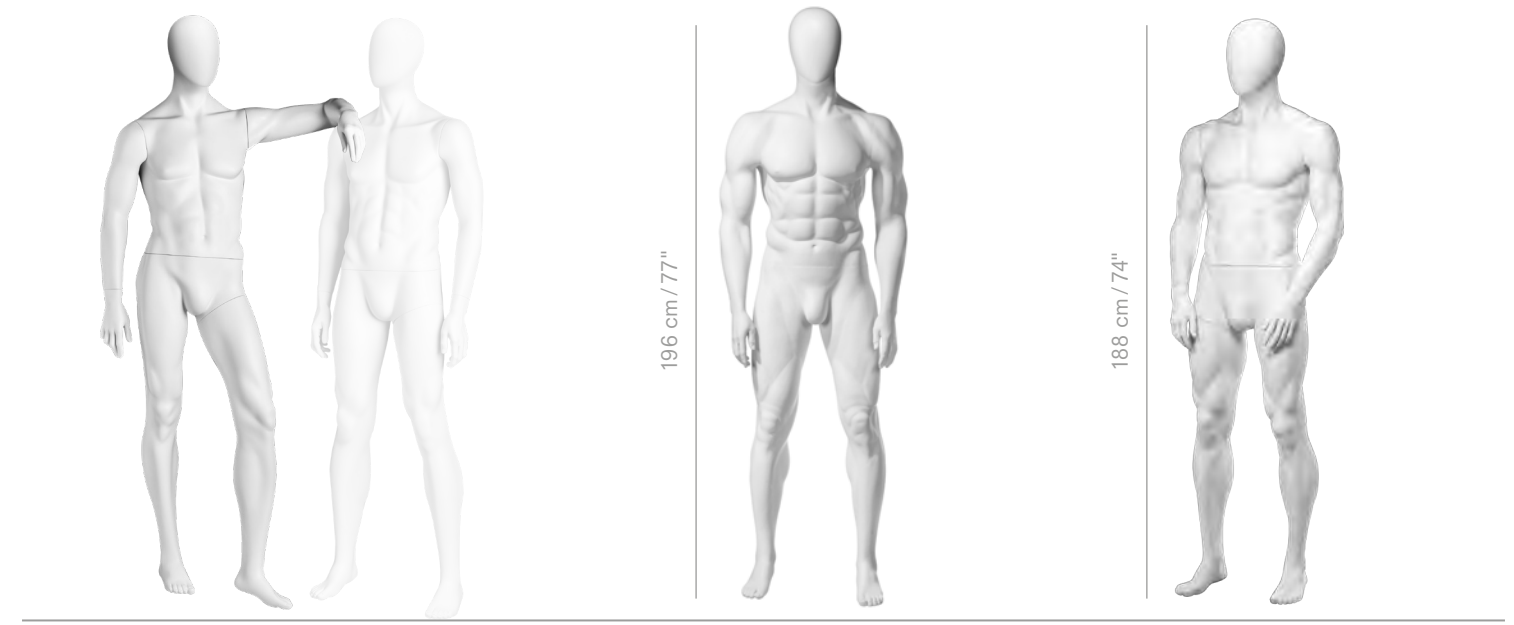

ATHM-31*
incl. intake for safety steel cord

TMWN-07
incl. AM-01

EMHN-14*

GMHN-14*

AM-01
400 x 400 mm
15.5 x 15.5"

AM-02
600 x 400 mm
23.5 x 15.5"

* There is only a limited selection of heads available for poses DE-ATHM-15, ATHM-31, EMHN-14 and GMHN-14 - see head overview „COMFORT MALE HEADS“.

Measurements	EU	US
Height	188 cm	74"
Clothes size	M	
Clothes size DE-AHM-15	M-L	

Stands for torsos need to be ordered separately.

ATHLETES

ATHM-28
incl. AM-01

ATHM-20
incl. AM-01
only with head Bob-103001