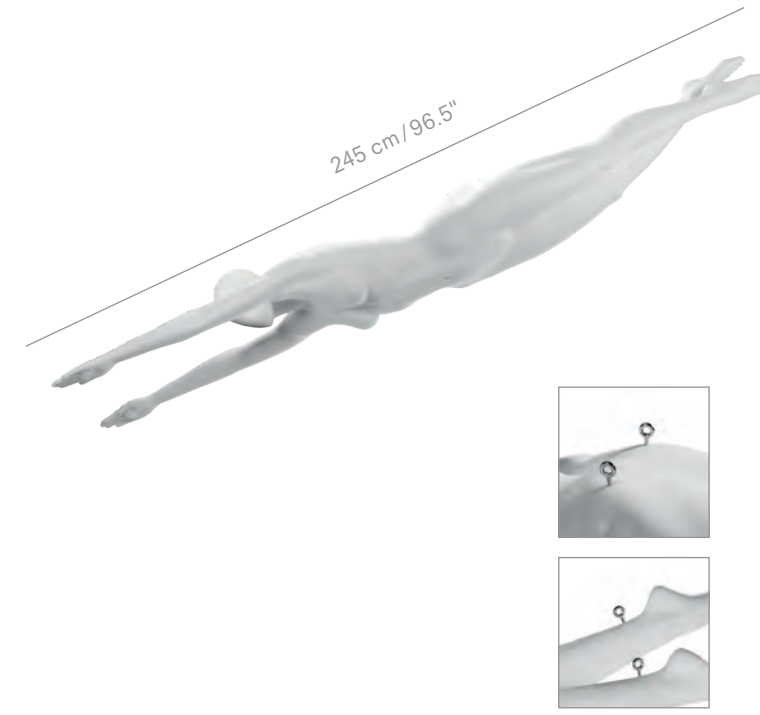

ATHF-22
incl. intake for safety steel cord

82 cm / 32.5"

ATHF-13
incl. intake for safety steel cord

118 cm / 46.5"

GFHN-18

112 cm / 44"

TFWN-07

AM-01
400 x 400 mm
15.5 x 15.5"

AM-02
600 x 400 mm
23.5 x 15.5"

Measurements	EU	US
Height	180 cm	71"
Clothes size	XS-S	XS-S

ATHLETES

ATHF-20
incl. AM-01

ATHF-08
incl. AM-01

ATHF-11
incl. AM-01

ATHF-06
incl. suspension rings
and wire ropes

ATHF-18
incl. AM-02

ATHF-19
incl. AM-02

ATHF-21
incl. AM-01

AM-01
400 x 400 mm
15.5 x 15.5"

AM-02
600 x 400 mm
23.5 x 15.5"

Measurements	EU	US
Height	180 cm	71"
Clothes size	XS-S	XS-S