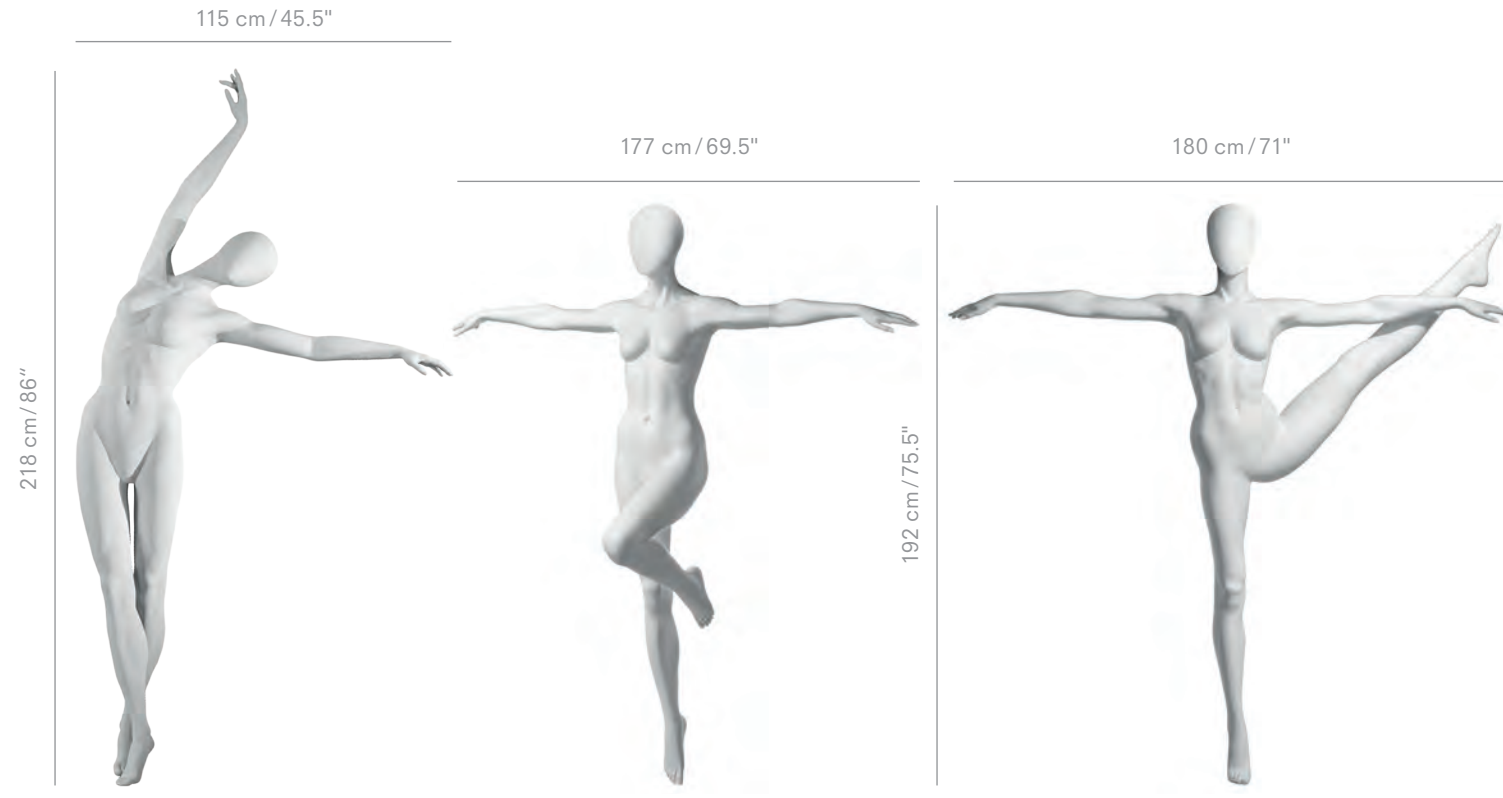

ATHLETES

107 cm / 42"

ATHF-03
incl. AM-01

ATHF-10
incl. AM-01

ATHF-07
incl. AM-01

239 cm / 94"

ATHF-05
incl. suspension rings, wire ropes and bar

depth 75 cm / 29.5"

ATHF-22
incl. intake for safety steel cord

82 cm / 32.5"

ATHF-13
incl. intake for safety steel cord

118 cm / 46.5"

GFHN-18

112 cm / 44"

TFWN-07

AM-01
400 x 400 mm
15.5 x 15.5"

AM-02
600 x 400 mm
23.5 x 15.5"

Measurements	EU	US
Height	180 cm	71"
Clothes size	XS-S	XS-S

ATHLETES

ATHF-20
incl. AM-01

ATHF-08
incl. AM-01

ATHF-11
incl. AM-01

ATHF-06
incl. suspension rings
and wire ropes

ATHF-18
incl. AM-02

ATHF-19
incl. AM-02

ATHF-21
incl. AM-01

AM-01
400 x 400 mm
15.5 x 15.5"

AM-02
600 x 400 mm
23.5 x 15.5"

Measurements	EU	US
Height	180 cm	71"
Clothes size	XS-S	XS-S