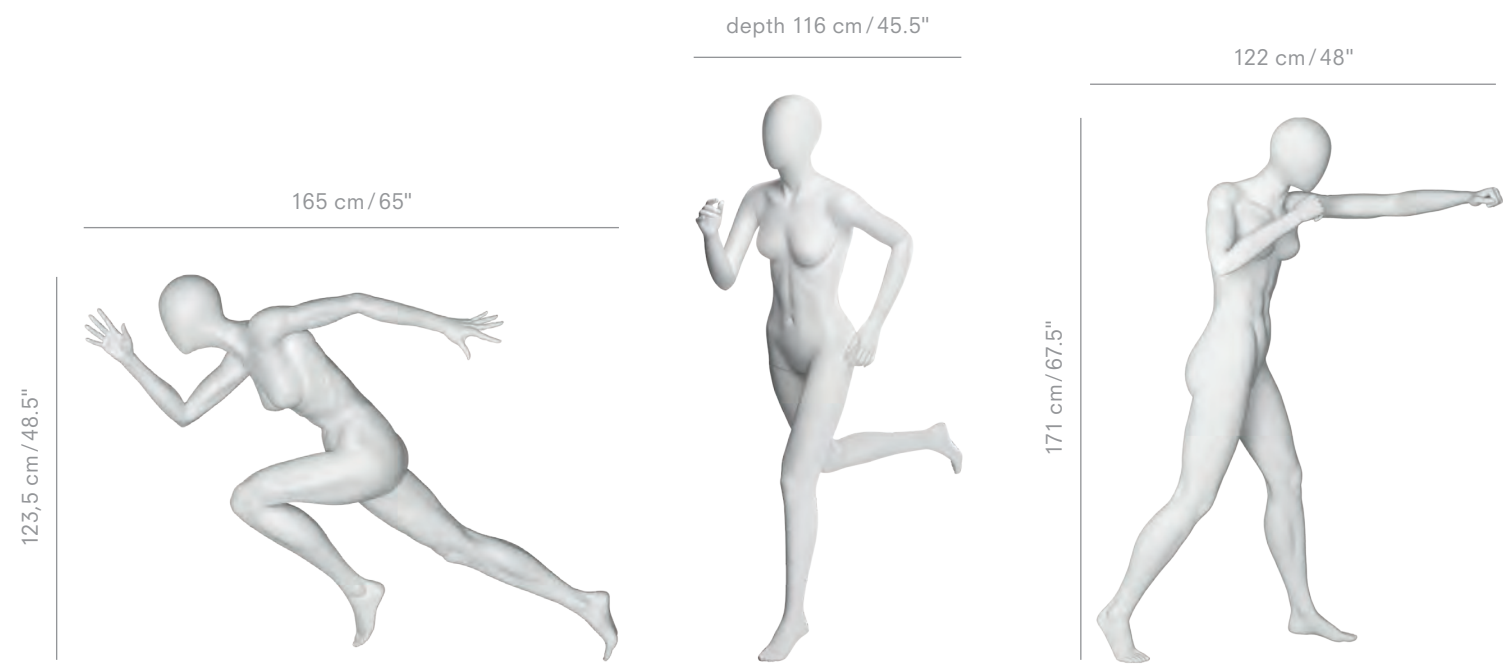

ATHF-22
incl. intake for safety steel cord

82 cm / 32.5"

ATHF-13
incl. intake for safety steel cord

118 cm / 46.5"

GFHN-18

112 cm / 44"

TFWN-07

AM-01
400 x 400 mm
15.5 x 15.5"

AM-02
600 x 400 mm
23.5 x 15.5"

Measurements	EU	US
Height	180 cm	71"
Clothes size	XS-S	XS-S

ATHLETES

ATHF-20
incl. AM-01

ATHF-08
incl. AM-01

ATHF-11
incl. AM-01

ATHF-06
incl. suspension rings
and wire ropes

ATHF-18
incl. AM-02

ATHF-19
incl. AM-02

ATHF-21
incl. AM-01

AM-01
400 x 400 mm
15.5 x 15.5"

AM-02
600 x 400 mm
23.5 x 15.5"

Measurements	EU	US
Height	180 cm	71"
Clothes size	XS-S	XS-S