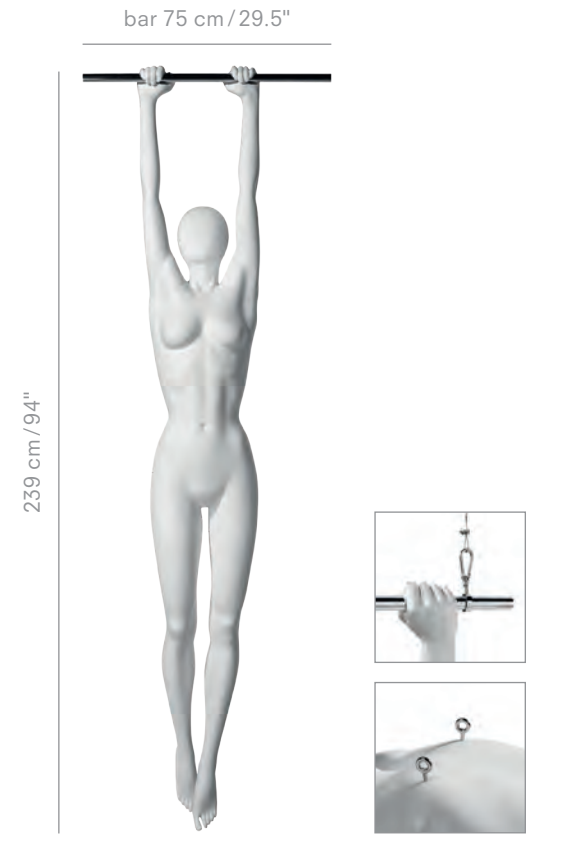

ATHLETES

107 cm / 42"

ATHF-03
incl. AM-01

ATHF-10
incl. AM-01

ATHF-07
incl. AM-01

239 cm / 94"

ATHF-05
incl. suspension rings, wire ropes and bar

depth 75 cm / 29.5"

ATHF-22
incl. intake for safety steel cord

82 cm / 32.5"

ATHF-13
incl. intake for safety steel cord

118 cm / 46.5"

GFHN-18

112 cm / 44"

TFWN-07

AM-01
400 x 400 mm
15.5 x 15.5"

AM-02
600 x 400 mm
23.5 x 15.5"

Measurements	EU	US
Height	180 cm	71"
Clothes size	XS-S	XS-S

ATHLETES

ATHF-20
incl. AM-01

ATHF-08
incl. AM-01

ATHF-11
incl. AM-01

ATHF-06
incl. suspension rings
and wire ropes

ATHF-18
incl. AM-02

ATHF-19
incl. AM-02

ATHF-21
incl. AM-01

AM-01
400 x 400 mm
15.5 x 15.5"

AM-02
600 x 400 mm
23.5 x 15.5"

Measurements	EU	US
Height	180 cm	71"
Clothes size	XS-S	XS-S